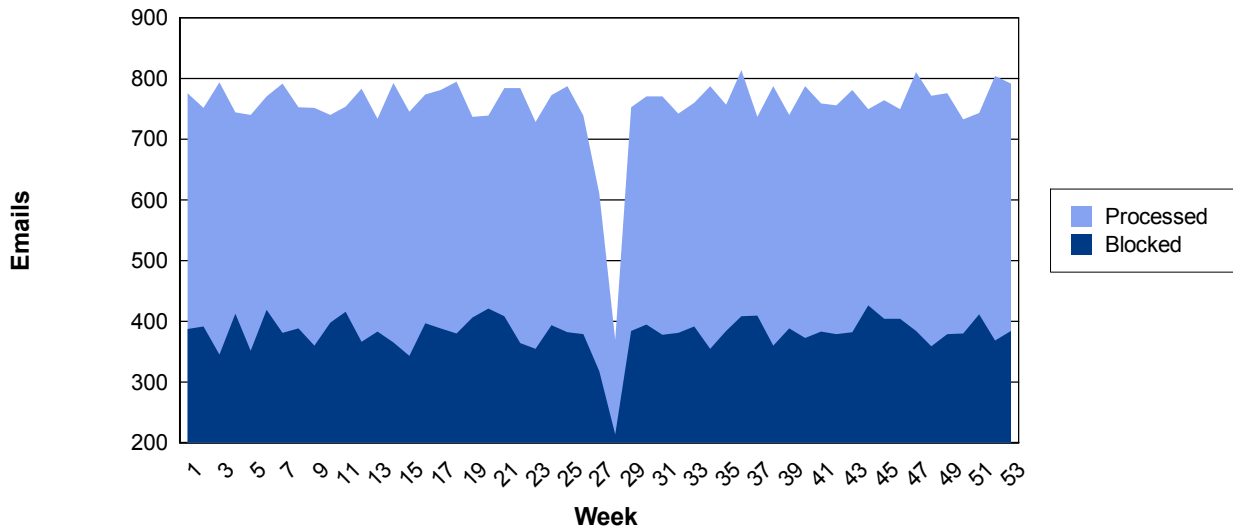

**Report Title:** Processed & Blocked emails per week - Composite  
**Description:** The "Processed & Blocked emails per week" report shows the composite amount of blocked emails against processed emails per week for the selected period.  
**Generated on:** 1/11/2007  
**For period:** 1/11/2005 - 1/11/2007

## Processed against Blocked emails

Week	Processed Emails	Blocked Emails	Percentage of Blocked Emails
1	776	388	50.00%
2	751	392	52.20%
3	793	346	43.63%
4	744	413	55.51%
5	740	352	47.57%
6	770	419	54.42%
7	791	381	48.17%
8	752	389	51.73%
9	751	360	47.94%
10	740	398	53.78%
11	753	416	55.25%
12	783	367	46.87%
13	733	383	52.25%

14	792	366	46.21%
15	745	344	46.17%
16	773	397	51.36%
17	781	389	49.81%
18	794	380	47.86%
19	737	407	55.22%
20	739	421	56.97%
21	784	409	52.17%
22	784	365	46.56%
23	728	355	48.76%
24	772	394	51.04%
25	787	382	48.54%
26	739	379	51.29%
27	611	318	52.05%
28	370	214	57.84%
29	752	385	51.20%
30	770	395	51.30%
31	770	378	49.09%
32	742	381	51.35%
33	760	392	51.58%
34	787	355	45.11%
35	757	384	50.73%
36	813	409	50.31%
37	737	410	55.63%
38	787	360	45.74%
39	740	389	52.57%
40	787	373	47.40%
41	759	383	50.46%
42	756	379	50.13%
43	781	382	48.91%
44	749	427	57.01%
45	764	404	52.88%
46	749	404	53.94%
47	810	384	47.41%
48	771	359	46.56%
49	776	379	48.84%
50	732	380	51.91%
51	743	412	55.45%
52	804	369	45.90%