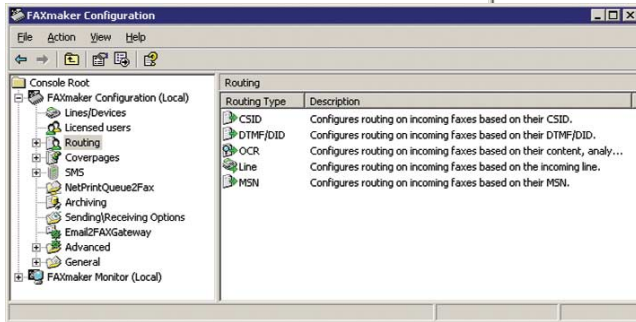

GFI FAXmaker configuration