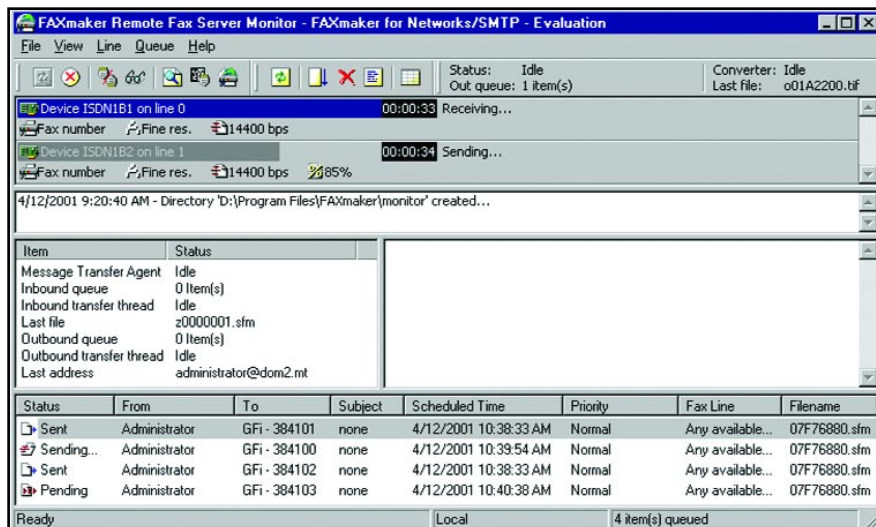

GFI FAXMAKER SERVER MONITOR