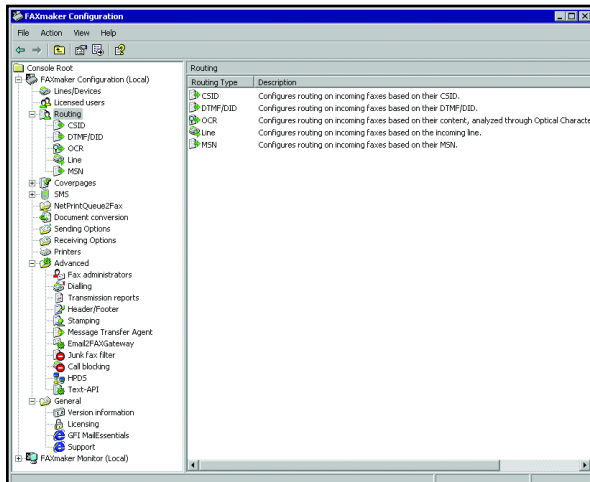

application that can generate emails can now send notifications via the SMS gateway, meaning that organizations can easily SMS-enable any corporate application. GFI FAXmaker's SMS gateway implements an SMS server that can use multiple mobile phones. Alternatively, users can subscribe to an Internet-based SMS service.

GFI FAXmaker for Exchange includes full support for both Exchange Server 2003 and Windows Server 2003. GFI FAXmaker has been updated to take full advantage of

Windows 2003 new features, and supports the Windows 2003 server modem drivers (which removes the two-line limitation posed by using earlier Windows drivers).

Standard features of the product include a multiline fax server, inbound fax routing, a print-to-fax driver for Windows, support for server-based rendering of Office documents, fax management features, and more. GFI FAXmaker integrates with Active Directory (AD), which eliminates the need to maintain a separate fax user database, and you can apply user-related settings directly to Windows users and groups.

GFI FAXMAKER CONFIGURATION